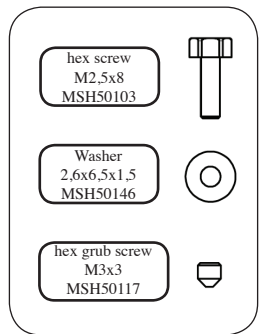

# Tail rotor with Thrust Bearings

MSH51330

## Spare part list

MSH51331  
Tail spindle for thrust tail

MSH51332  
Thrust bearing for thrust tail

MSH51333  
Thrust tail BB 4x8x3