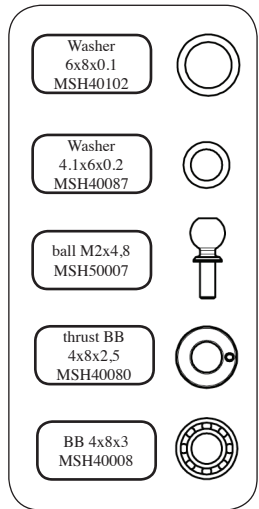

# Tail rotor with Thrust Bearings

MSH51330

## Spare part list

MSH51331  
Tail spindle for thrust tail

MSH51332  
Thrust bearing for thrust tail

MSH51333  
Thrust tail BB 4x8x3