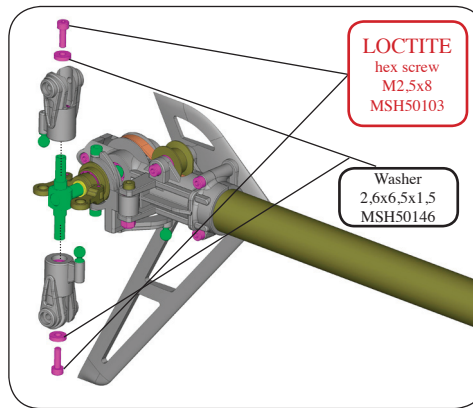

# Tail rotor with Thrust Bearings

MSH51330

## Spare part list

MSH51331  
Tail spindle for thrust tail

MSH51332  
Thrust bearing for thrust tail

MSH51333  
Thrust tail BB 4x8x3