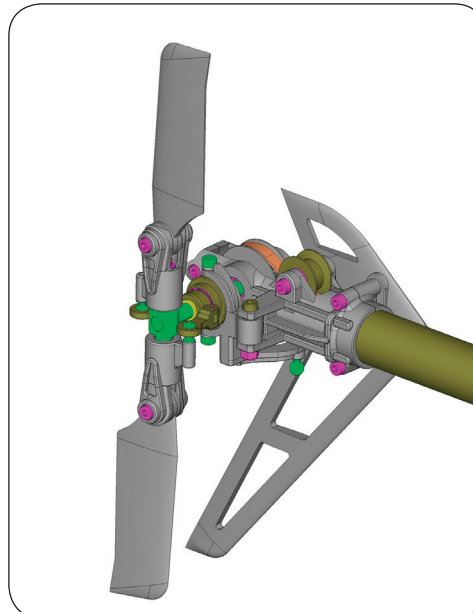

# Tail rotor with Thrust Bearings

MSH51330

## Spare part list

MSH51331  
Tail spindle for thrust tail

MSH51332  
Thrust bearing for thrust tail

MSH51333  
Thrust tail BB 4x8x3