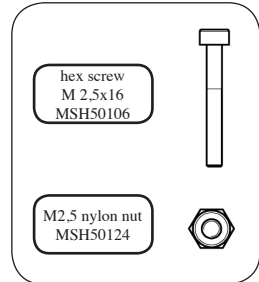

# Tail rotor with Thrust Bearings

MSH51330

## Spare part list

MSH51331  
Tail spindle for thrust tail

MSH51332  
Thrust bearing for thrust tail

MSH51333  
Thrust tail BB 4x8x3